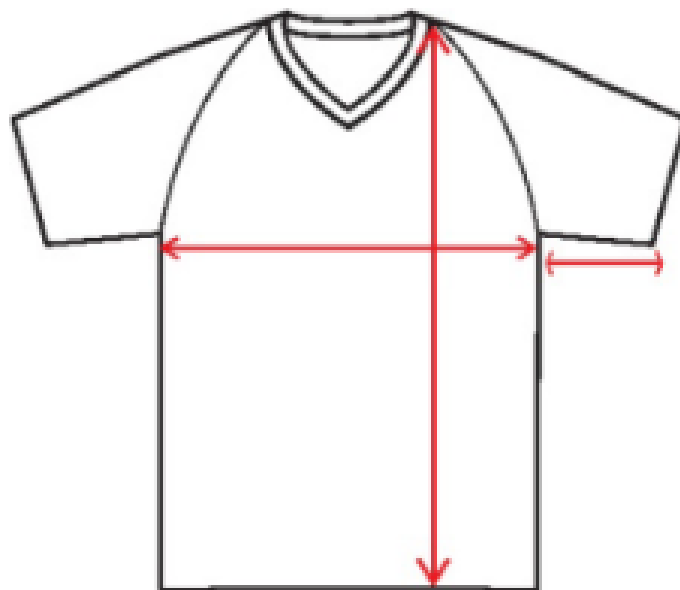

SIZING CHART

SHORT SLEEVE T-SHIRT (V-NECK)

SIZE	S	M	L	XL	2XL	3XL	4XL
HALF CHEST	18"	20"	22"	24"	26"	28"	30"
LENGTH	25"	28"	29"	30"	31"	32"	32"
SLEEVE	6.5"	7"	7"	7.5"	8"	8.5"	9"

SIZING CHART

SOCCER SHORTS

SIZE	S	M	L	XL	2XL	3XL
WAIST	28/30	32/34	36/38	40/42	44/46	48/50
LENGTH	16"	17"	18"	19"	20"	21"
IN-SEAM	6.5"	6.5"	7"	7"	7.5"	8"
LEG OPENING	10.5"	11.5"	12"	13"	13"	13.5"