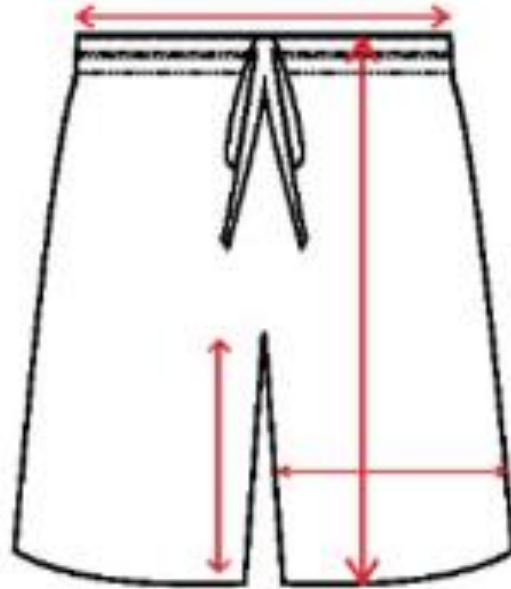

SIZING CHART

SHORT SLEEVE T-SHIRT (V-NECK)

SIZE	S	M	L	XL	2XL	3XL	4XL
HALF CHEST	18"	20"	22"	24"	26"	28"	30"
LENGTH	25"	28"	29"	30"	31"	32"	32"
SLEEVE	6.5"	7"	7"	7.5"	8"	8.5"	9"

SIZING CHART

SOCCER SHORTS

SIZE	S	M	L	XL	2XL	3XL
WAIST	28/30	32/34	36/38	40/42	44/46	48/50
LENGTH	16"	17"	18"	19"	20"	21"
IN-SEAM	6.5"	6.5"	7"	7"	7.5"	8"
LEG OPENING	10.5"	11.5"	12"	13"	13"	13.5"