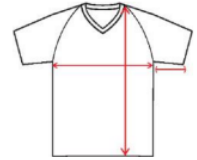

3 STAR SUBLIMATION SIZING CHARTS:

CIC Stripes Sizing Chart

SHORT SLEEVE T-SHIRTS -					ASSR (ROUND NECK)				ASSV (V-NECK)			
SIZE	4-6	8-10	12-14	16	S	M	L	XL	2XL	3XL	4XL	
HALF CHEST	14"	15"	16"	17"	18"	20"	22"	24"	26"	28"	30"	
LENGTH	18"	20"	22"	24"	25"	28"	29"	30"	31"	32"	32"	
SLEEVE	4.5"	5"	5.5"	6.5"	6.5"	7"	7"	7.5"	8"	8.5"	9"	

Please review the following for ordering purposes:

Style: ASSV (V-Neck)

Cost: \$160 (payable in advance)

Sizes available: Small, Medium, Large and Extra Large. Larger sizes are available on special order but will cost more.